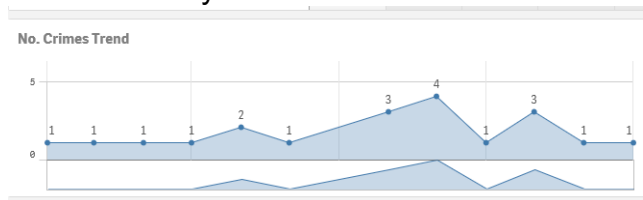

PARISH COUNCIL MTG: North Cadbury and Yarlington 24 Feb 21

Number of Crimes by Offence Type: Jan / Feb 21

Arson and Criminal Damage	
Burglary	
Drug Offences	
Miscellaneous Crimes Against Society	
Dog Out of Control in a Public Place	1
Non Recordable	
Possession of Weapons	
Public Order Offences	
Robbery	
Sexual Offences	
Theft	
Vehicle Offences	
Violence against the Person	2
Total Crimes	3

Number of Crimes Trend

North Cadbury: