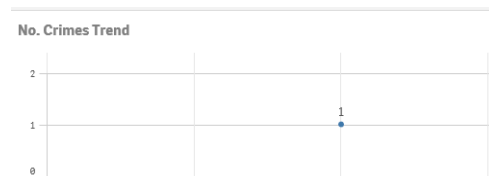

Yarlington:

CURRENT PACT PRIORITIES:

Rural Crime – Regular patrols of area by NH Team and Response Officers

FUTURE PACT PRIORITIES:

Rural Crime – Regular patrols of area by NH Team and Response Officers?

CRIME TRENDS

Opportunist thieves are still touring the area looking for unlocked or poorly secured sheds and garages. They want your power tools, chain saws, mowers and similar items. There is still van breaks occurring targeting workman’s tools.

ANY QUESTIONS OR ISSUES?